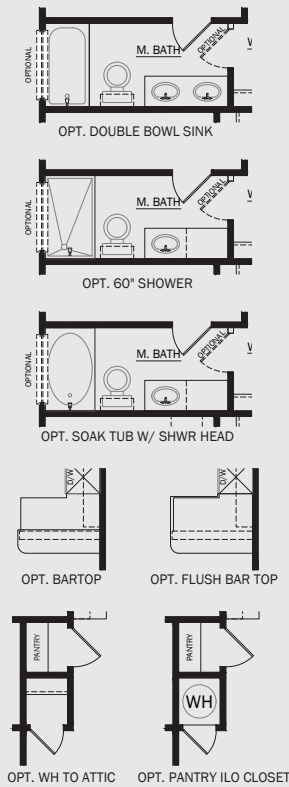

First Floor

RC Monaco II

3 BED • 2 BATH

LONG LIVE HAPPY HOMES®

Drawing is an artistic rendering only. Actual home, options and floorplans may vary from rendering and by community. Optional elevation drawings on reverse side.

RCH.com

ELEVATIONS

RC Monaco II Elevation A

RC Monaco II Elevation B

RC Monaco II Elevation C

RC Monaco II Elevation G