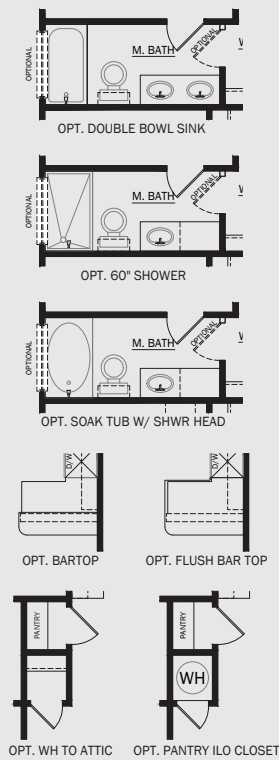

First Floor

# RC Monaco II

3 BED • 2 BATH

LONG LIVE HAPPY HOMES®

Drawing is an artistic rendering only. Actual home, options and floorplans may vary from rendering and by community. Optional elevation drawings on reverse side.